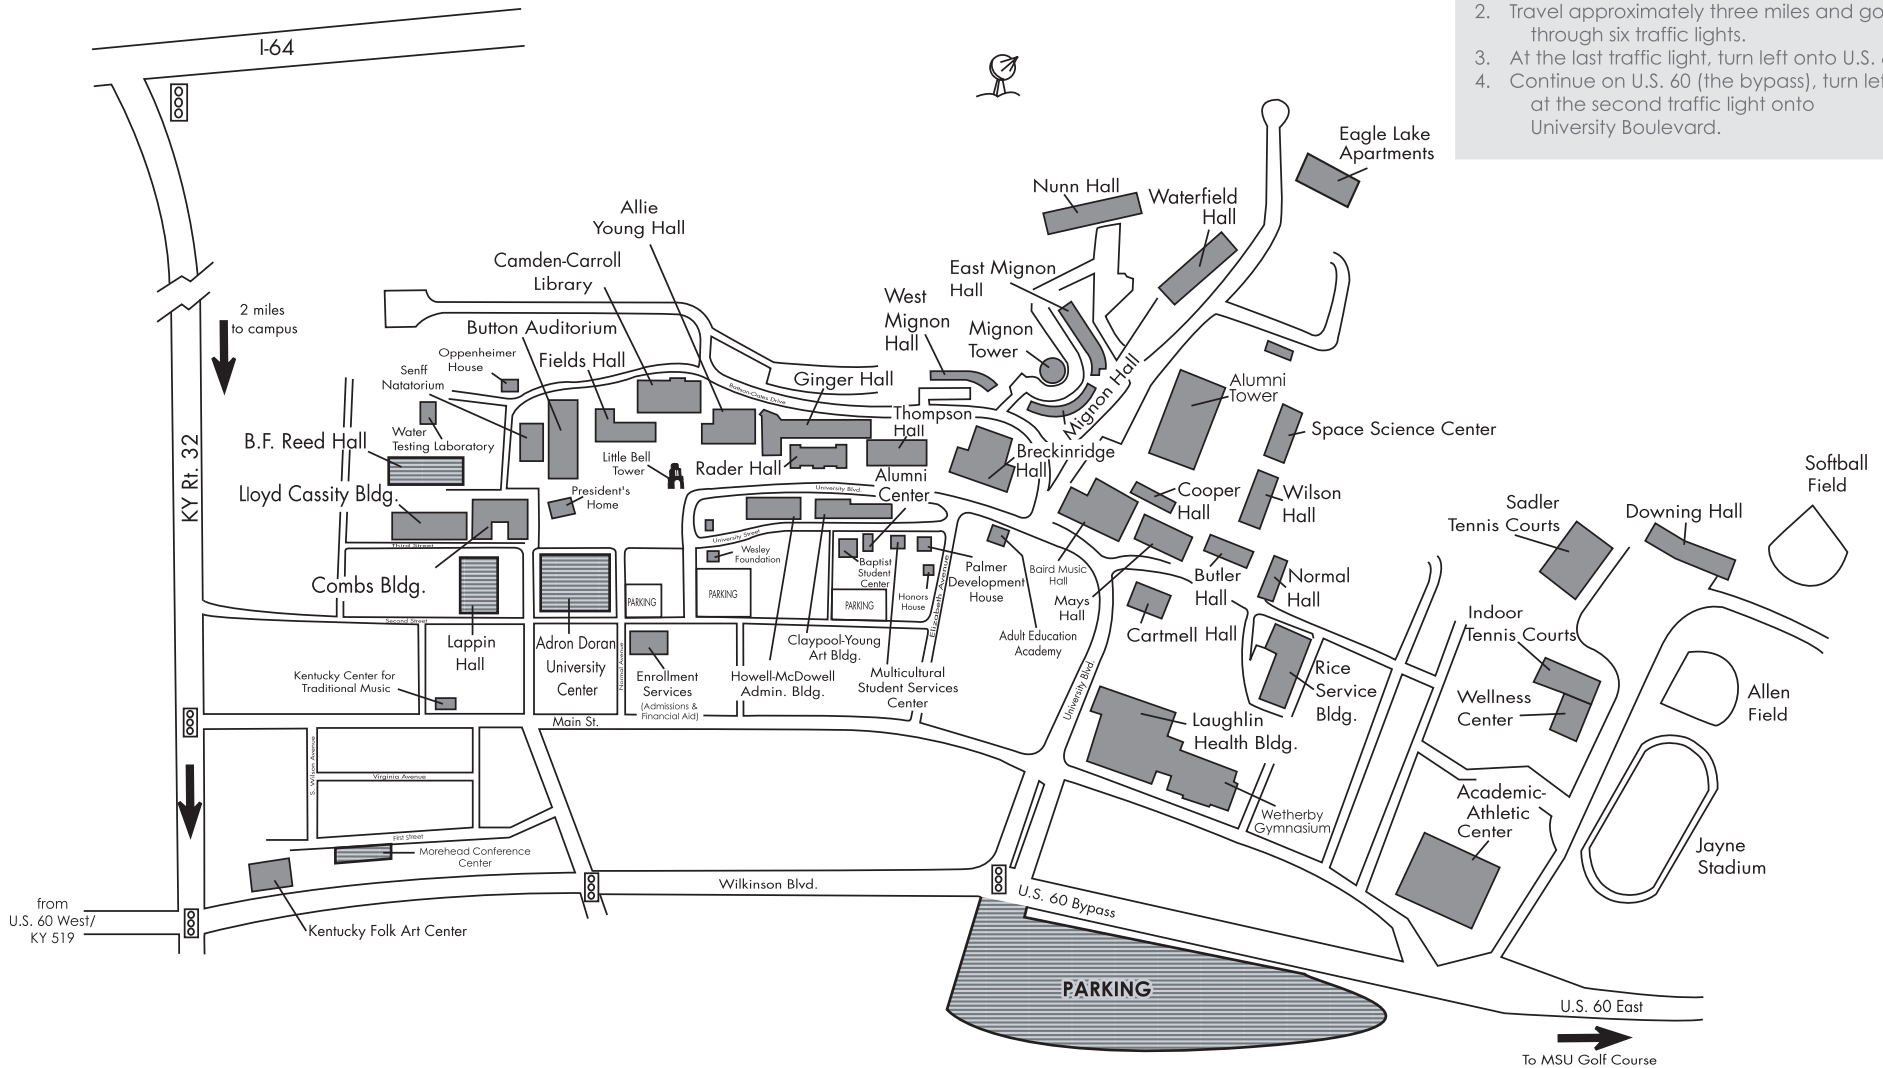

DRIVING DIRECTIONS:

Morehead, Ky., is located off Interstate 64 at Exit 137, approximately 60 miles west of Huntington, W.Va., and 60 miles east of Lexington, KY.

1. Traveling from the east on I-64, turn left off the exit ramp onto KY 32. Traveling from the west on I-64, turn right off exit ramp onto KY 32.
2. Travel approximately three miles and go through six traffic lights.
3. At the last traffic light, turn left onto U.S. 60.
4. Continue on U.S. 60 (the bypass), turn left at the second traffic light onto University Boulevard.

MOREHEAD STATE UNIVERSITY

www.moreheadstate.edu

MSU is an affirmative action, equal opportunity, educational institution.